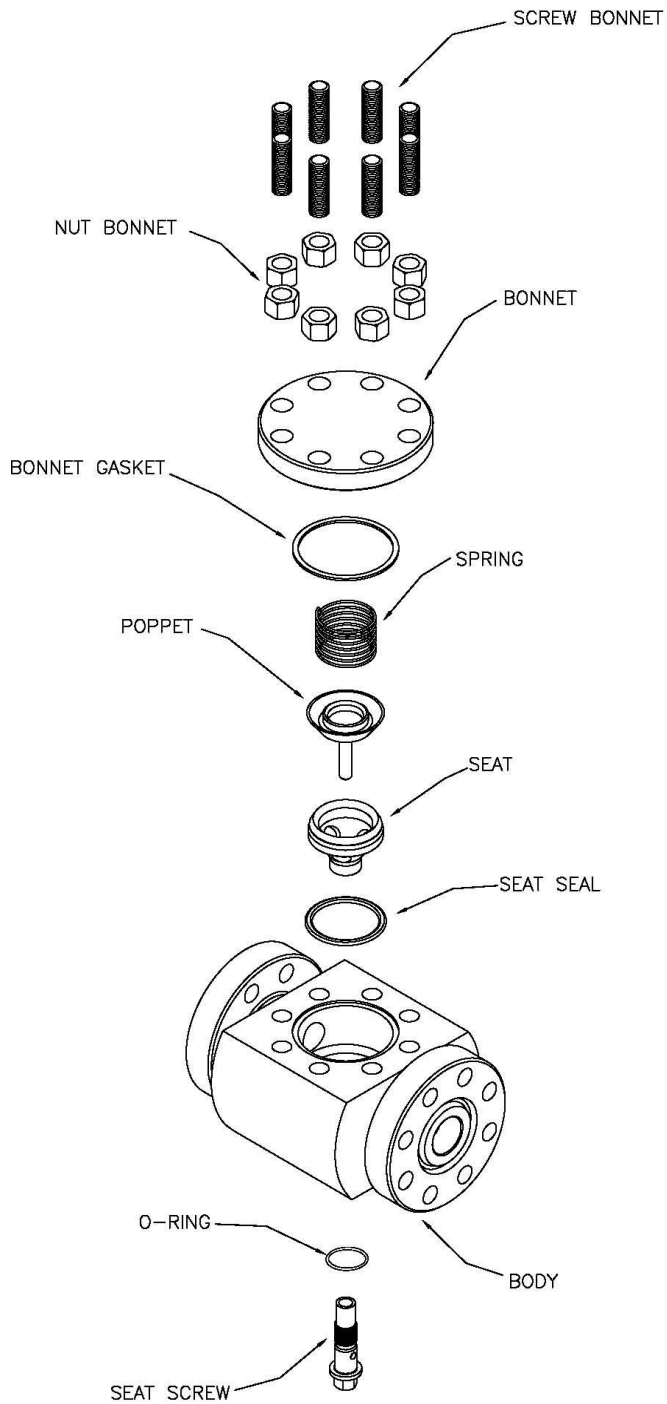

## Replacement Parts for CIW Type R Check Valves

5,000 psi WP Check Valve

10,000 psi WP Check Valve