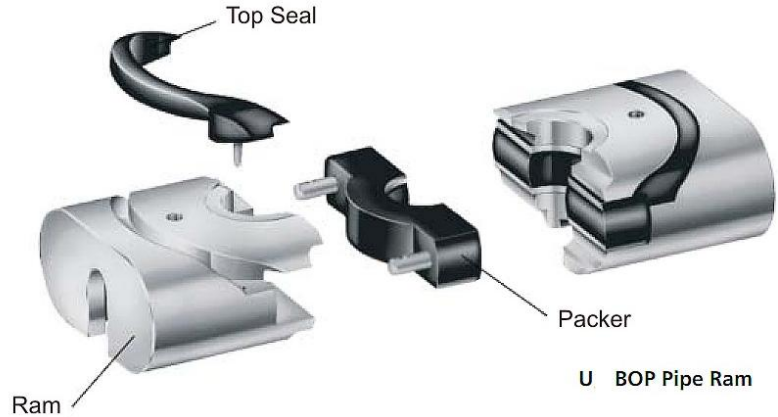

Replacement Parts for Ram Type Blow Preventers

16-3/4" – 26-3/4" Bore U BOP Pipe Rams

Pipe Rams for Cameron U blowout preventers are available to fit any size pipe, drill, collar, or kelly within the size range in the chart below. All the rams listed are suitable for H₂S service per NACE MR-01-75