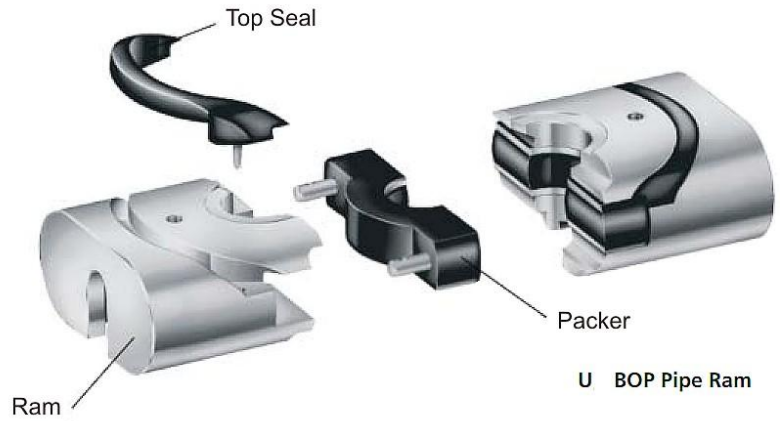

Replacement Parts for Ram Type Blow Preventers

7-1/16" – 13-5/8" Bore U BOP Pipe Rams

Pipe Rams for Cameron U blowout preventers are available to fit any size pipe, drill, collar, or kelly within the size range in the chart below. All the rams listed are suitable for H₂S service per NACE MR-01-75